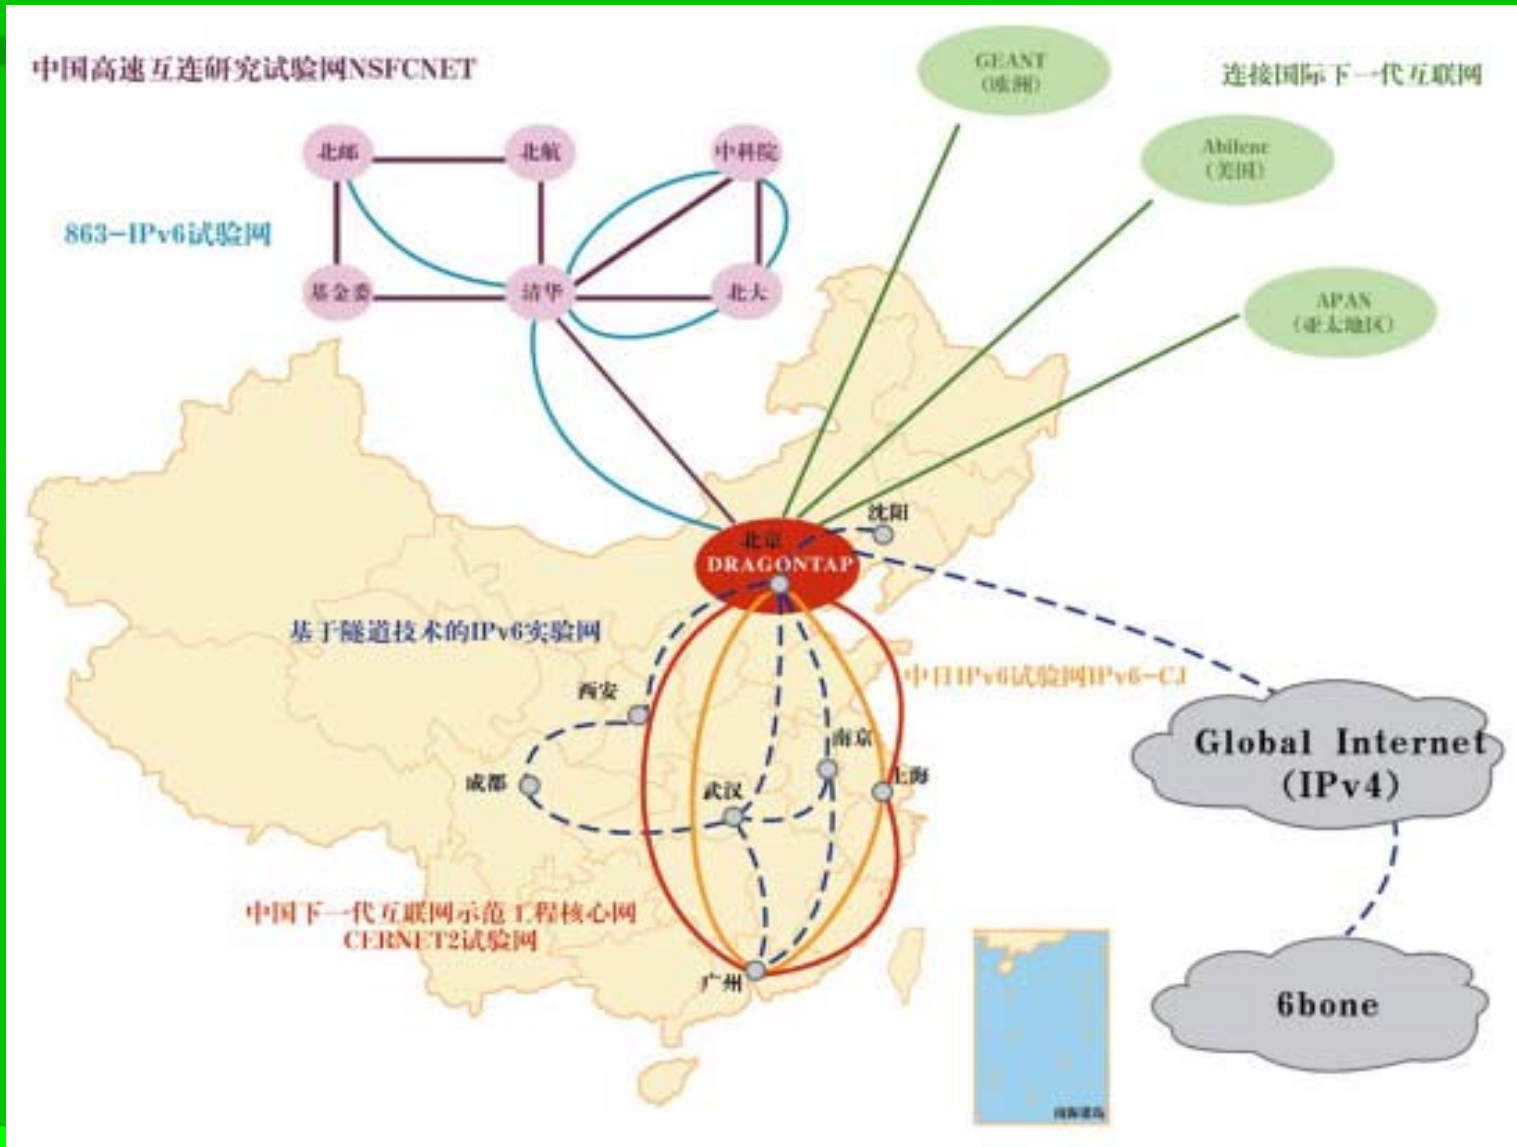

# The joint launch of IPv6 service, 2004

Global IPv6 Service Launch Event

ABS'2004

MA Yan/BUPT

January 15 2004

# NGI and IPv6 in China

# China-Japan IPv6 cooperation on Next Generation Network Test-bed project